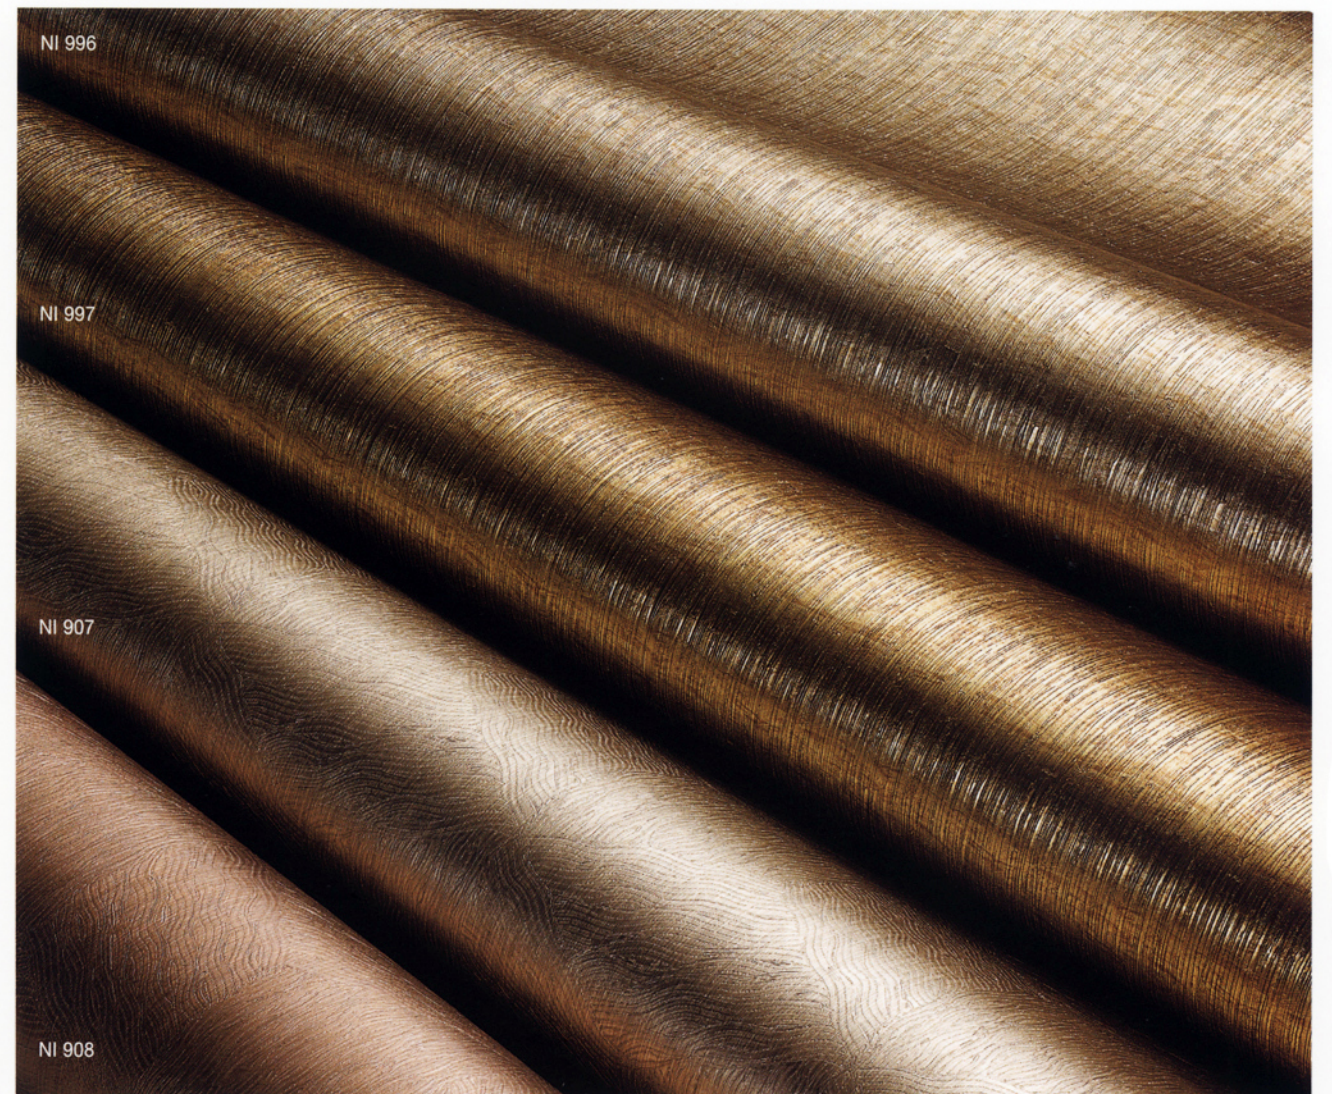

Chaos Curve NI 907

Chaos Curve NI 908

Linearity Light Gold NI 996

Linearity Gold NI 997

NI 996

NI 997

NI 907

NI 908

NATURAL & INNOVATIVE

F/R Non F/R

Green Silver NI 909

Red Gold NI 910

Metallic Rose Gold LW 881

Metallic Rose Silver LW 880

LW 881

NATURAL & INNOVATIVE